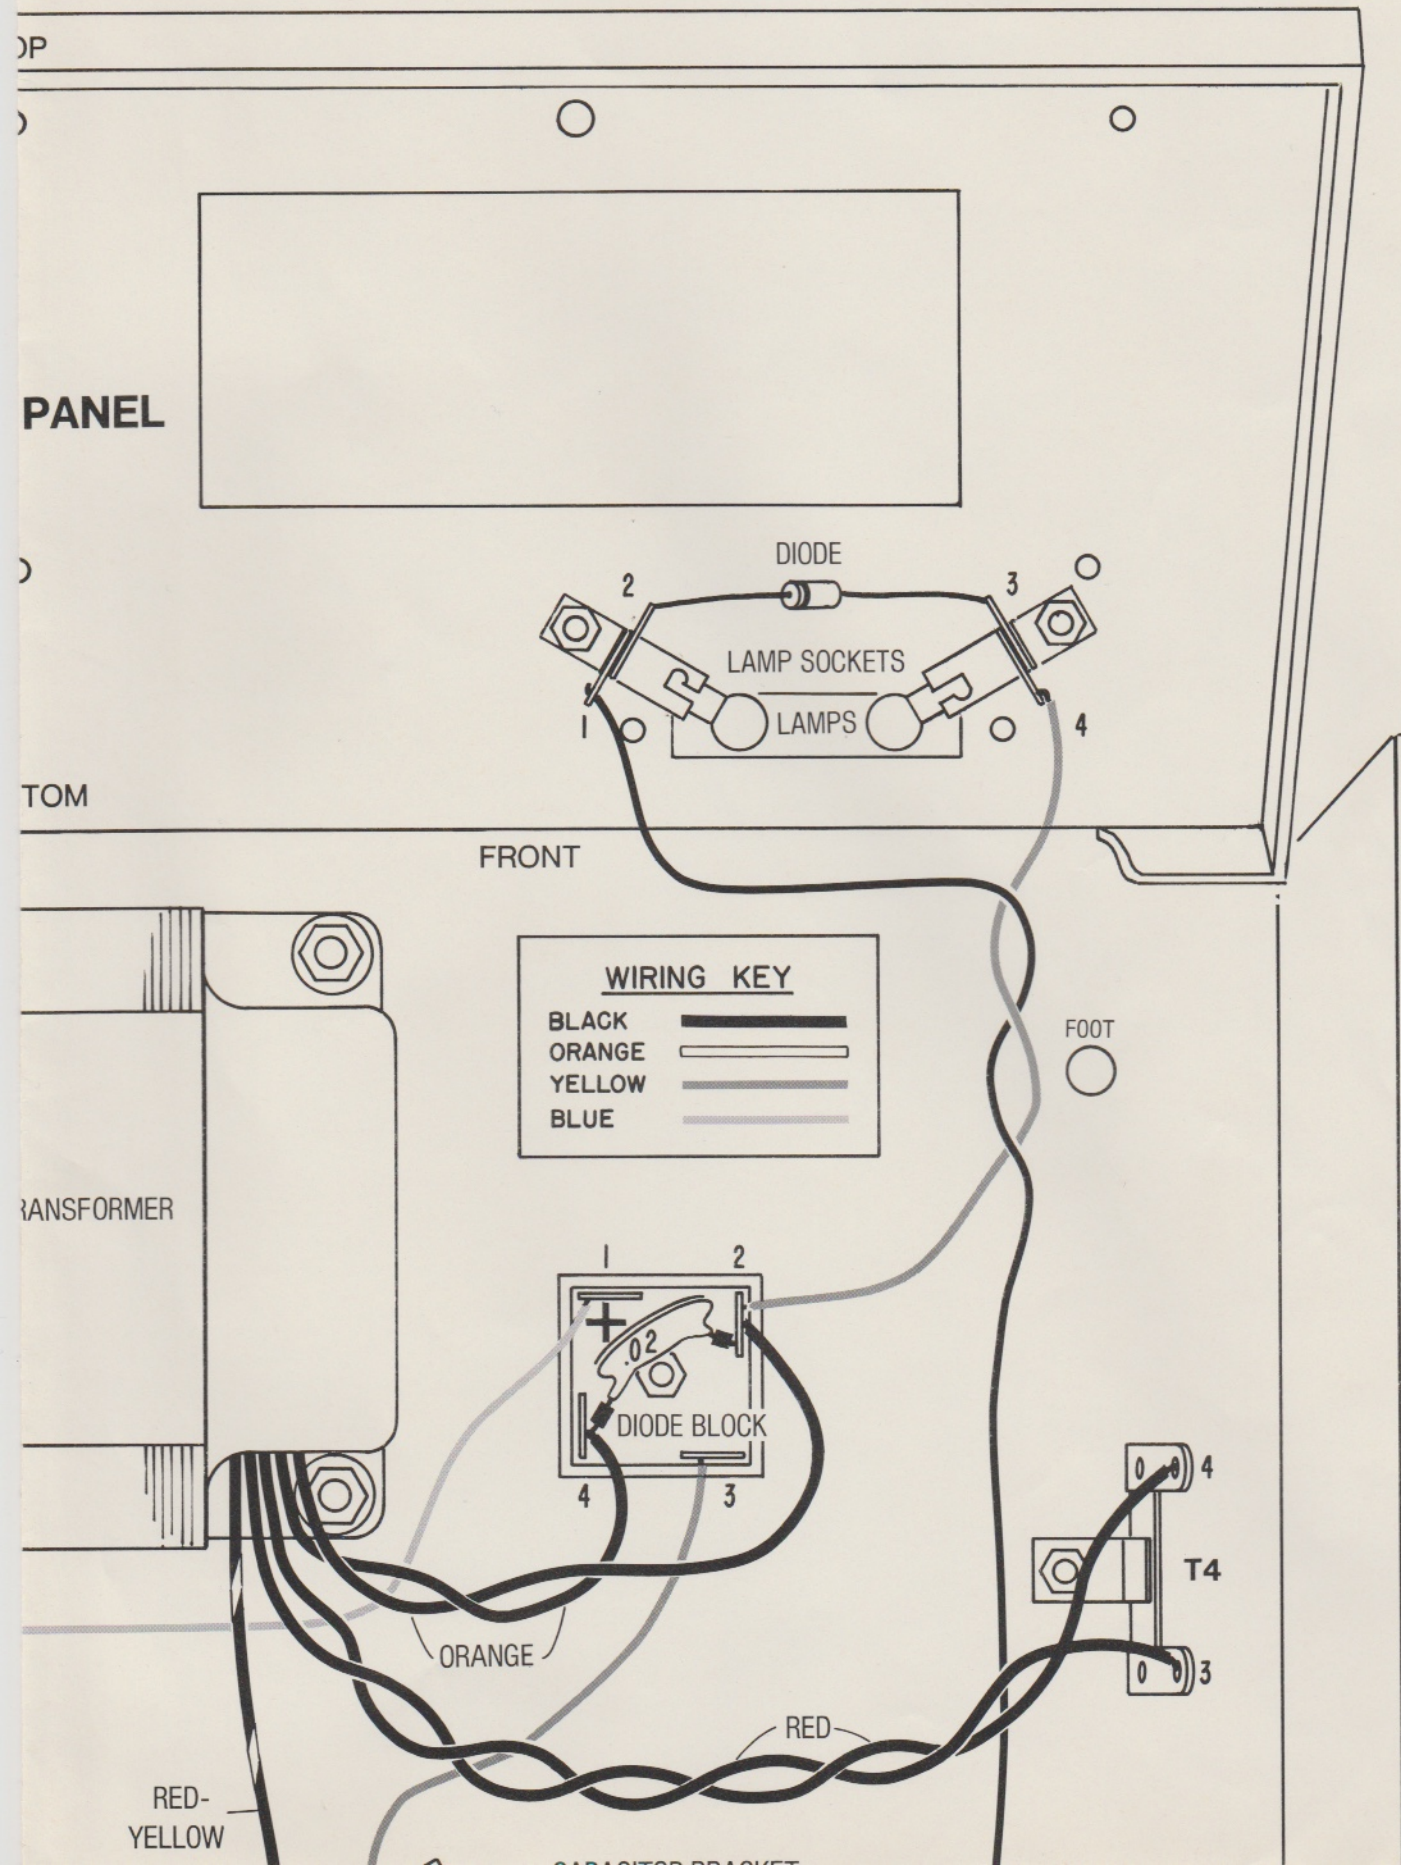

ST-150 PICTOR

WIRING DIAGRAM

PANEL

TOM

FRONT

TRANSFORMER

WIRING KEY

BLACK	
ORANGE	
YELLOW	
BLUE	

FOOT

RED-YELLOW

ORANGE

RED

CAPACITOR BRACKET