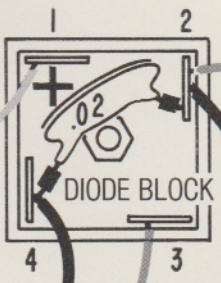

ST-150 PICTOR

WIRING DIAGRAM

PANEL

TOM

FRONT

TRANSFORMER

WIRING KEY

BLACK	
ORANGE	
YELLOW	
BLUE	

FOOT

RED-YELLOW

ORANGE

RED

CAPACITOR BRACKET