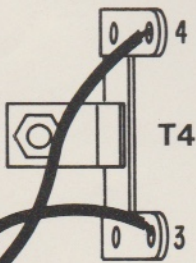

RED-YELLOW

ORANGE

RED

CAPACITOR BRACKET