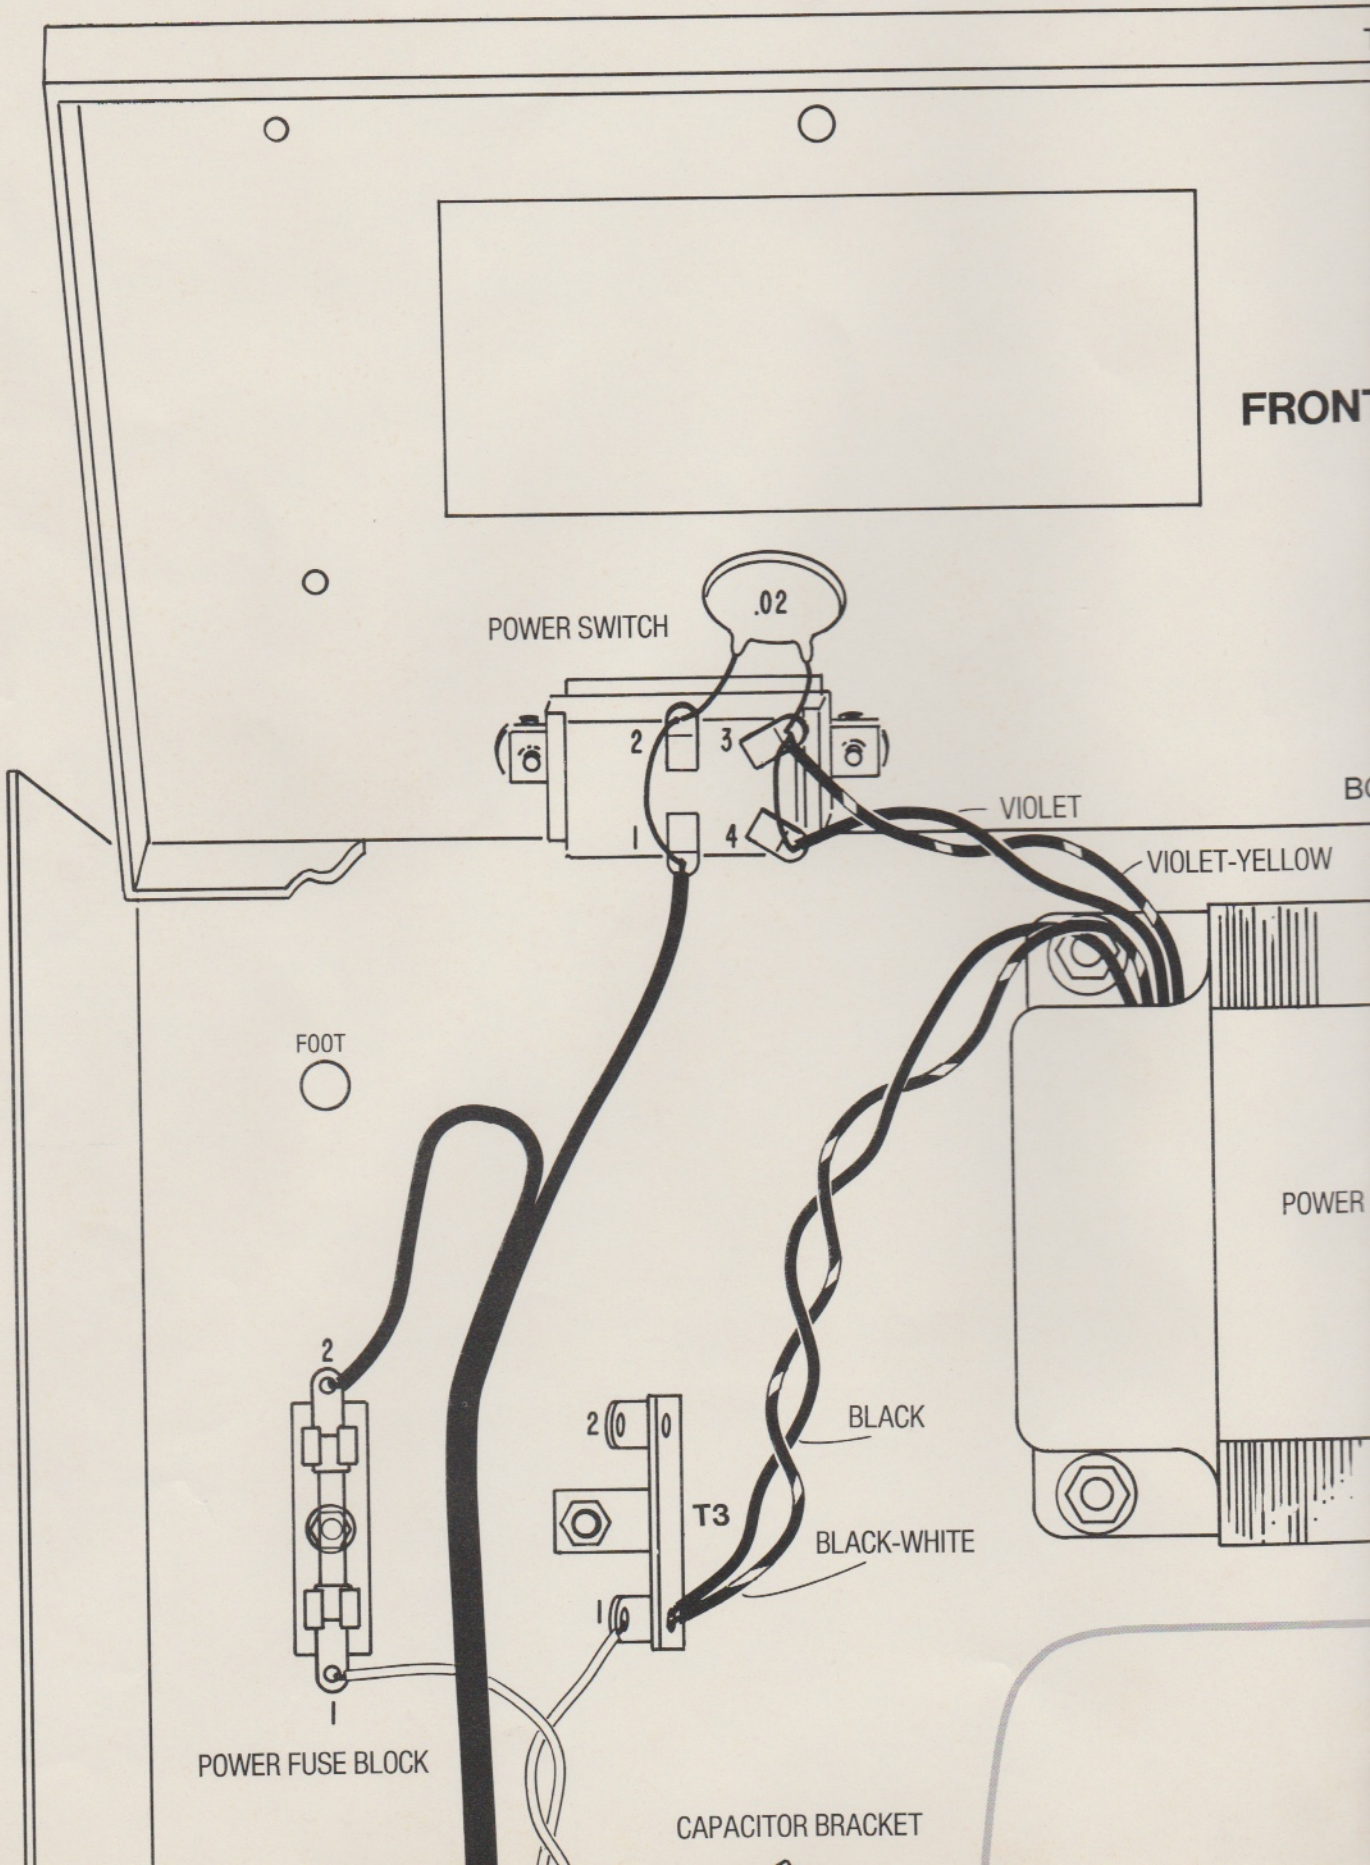

ST-150 PICTOR

WIRING DIAGRAM

PANEL

TOM

FRONT

TRANSFORMER

WIRING KEY

BLACK	
ORANGE	
YELLOW	
BLUE	

FOOT

RED-YELLOW

ORANGE

RED

CAPACITOR BRACKET